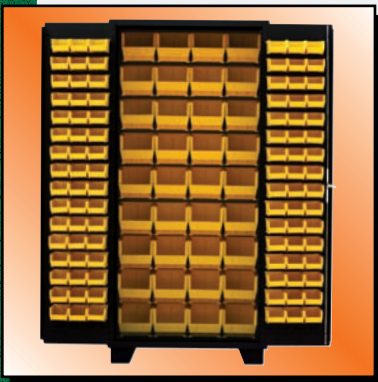

Model DZ236 Shown