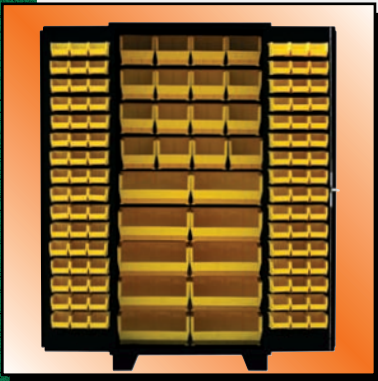

Product Features:

- All welded 14 gauge construction walls.
- Full louvered panels – back wall & doors
- Yellow plastic bin sizes:
  - Backwall: Big Bins (16-1/2" w x 14-3/4" d x 7" h)
  - Large Bins (8-1/4" w x 11" d x 7" h)
  - Medium Bins (5-1/2" w x 11" d x 5" h) - (Model DE only)
  - Doors: Small Bins (4-1/8" w x 7-1/2" d x 3" h)
- Lockable doors with lever handle, 3 point lock system doors open full 180° (padlock not included).
- 4" high feet allow for moving of empty unit with fork lift truck.
- Overall height – 78"
- Powder coated black finish.

Options:

- Additional Big Bins – Code RG
- Additional Large Bins – Code RB
- Additional Medium Bins – Code RC (Model DE only)
- Additional Small Bins – Code RD
- Powder coated gray finish - Code - GP
- Floor bolt down kit – Code BK

Model DF - Mixed Size Plastic Bins

DxW (in)	Models	No. of Bins			Wgt. (lbs)
		Big	Large	Small	
24 x 36	DF236	10	16	96	406
48	DF248	10	25	128	510
60	DF260	15	28	160	600
72	DF272	20	28	204	696

Model DZ – Plastic Bins

DxW (in)	Models	No. of Bins		Wgt. (lbs)
		Large	Small	
24 x 36	DZ236	36	96	412
48	DZ248	45	128	516
60	DZ260	54	160	620
72	DZ272	63	204	702

Model DP - Mixed Size Plastic Bins

DxW (in)	Models	No. of Bins			Wgt. (lbs)
		Big	Large	Small	
24 x 36	DP236	18	0	96	402
48	DP248	18	9	128	506
60	DP260	27	0	160	592
72	DP272	36	0	204	692

Model DE - Max-Mixed Plastic Bin Cabinet

DxW (in)	Models	Number of Bins				Wgt. (lbs)
		Big	Large	Medium	Small	
24 x 36	DE236	0	16	24	96	412
48	DE248	6	18	24	128	518
60	DE260	9	21	30	170	602
72	DE272	12	24	36	204	694

Model DF236 Shown