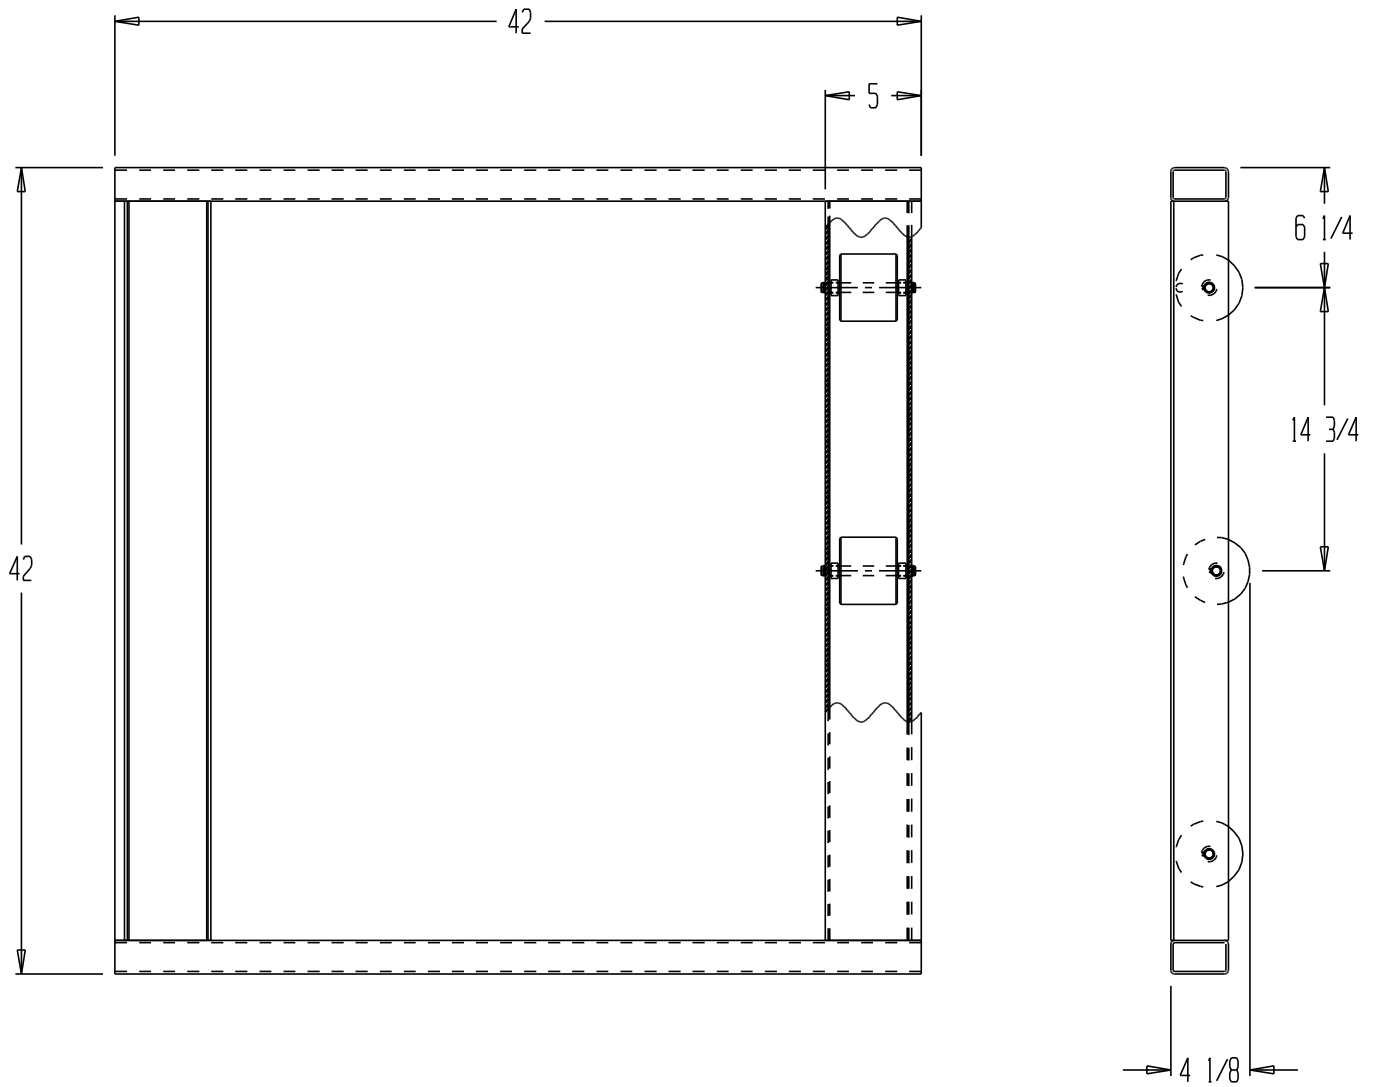

# ALUMINUM PALLET DOLLY, DOL-4242-6T

## STANDARD FEATURES

MODEL NUMBER: DDL-4242-6T  
 CAPACITY: 4,000 LBS  
 OVERALL WIDTH: 42 INCHES  
 OVERALL LENGTH: 42 INCHES  
 OVERALL HEIGHT: 4 1/8 INCHES  
 ROLLERS: 6 -  $\phi$  3 1/2" X 3", PHENOLIC  
 TILTING STYLE  
 ALUMINUM CONSTRUCTION