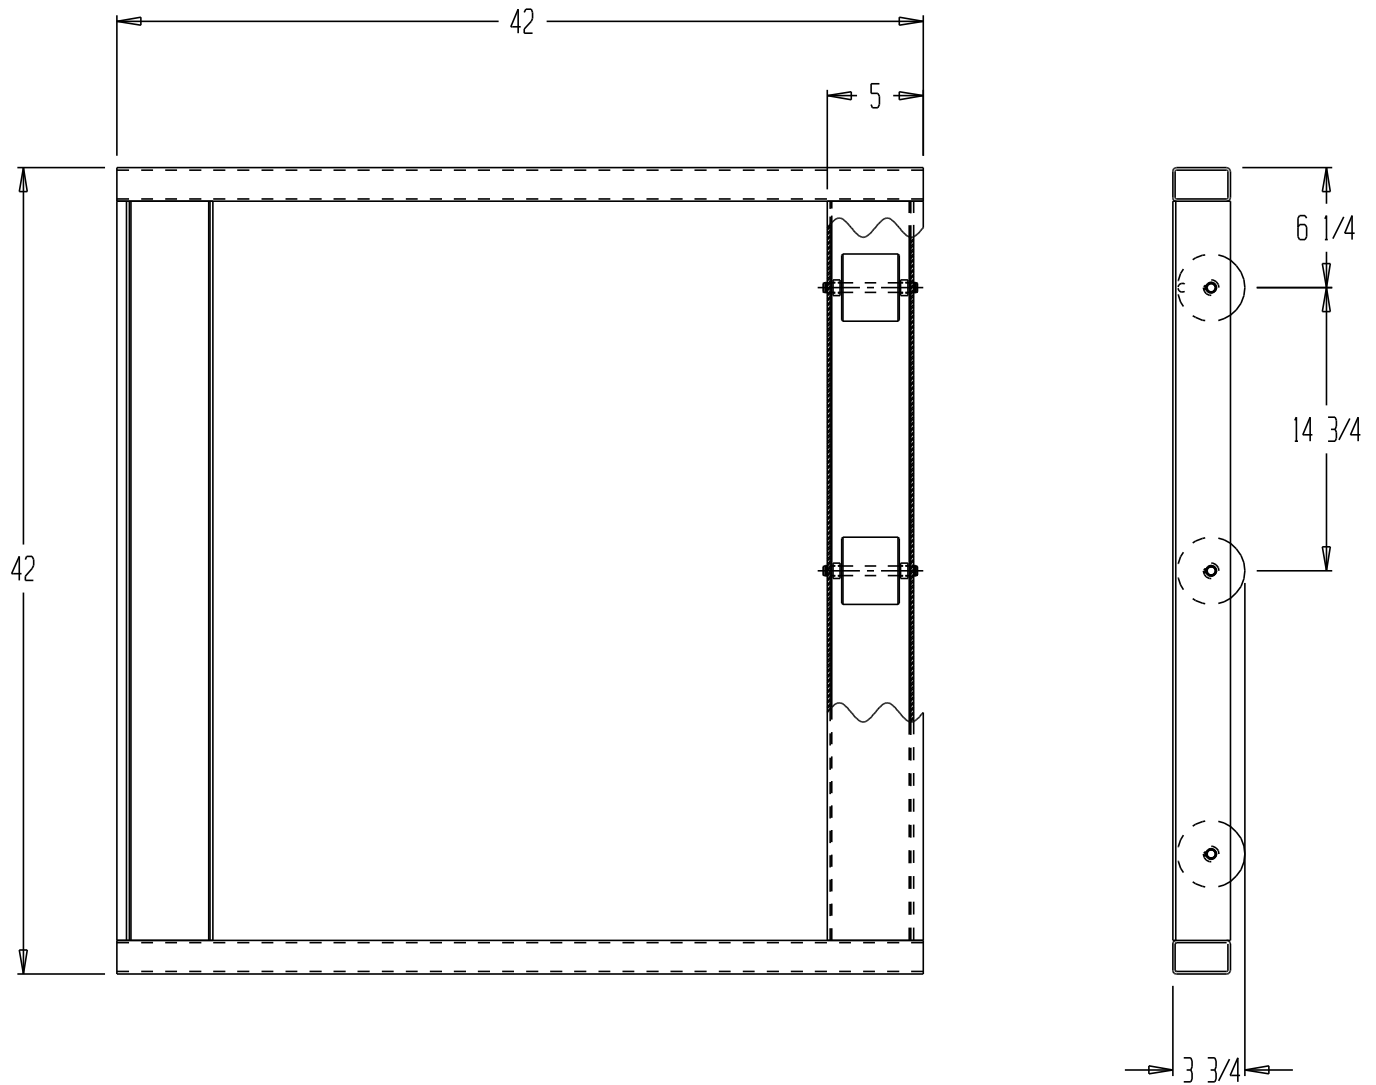

ALUMINUM PALLET DOLLY, DOL-4242-6NT

STANDARD FEATURES

MODEL NUMBER: DDL-4242-6NT
 CAPACITY: 4,000 LBS
 OVERALL WIDTH: 42 INCHES
 OVERALL LENGTH: 42 INCHES
 OVERALL HEIGHT: 3 3/4 INCHES
 ROLLERS: 6 - ϕ 3 1/2" X 3", PHENOLIC
 NON-TILTING STYLE
 ALUMINUM CONSTRUCTION