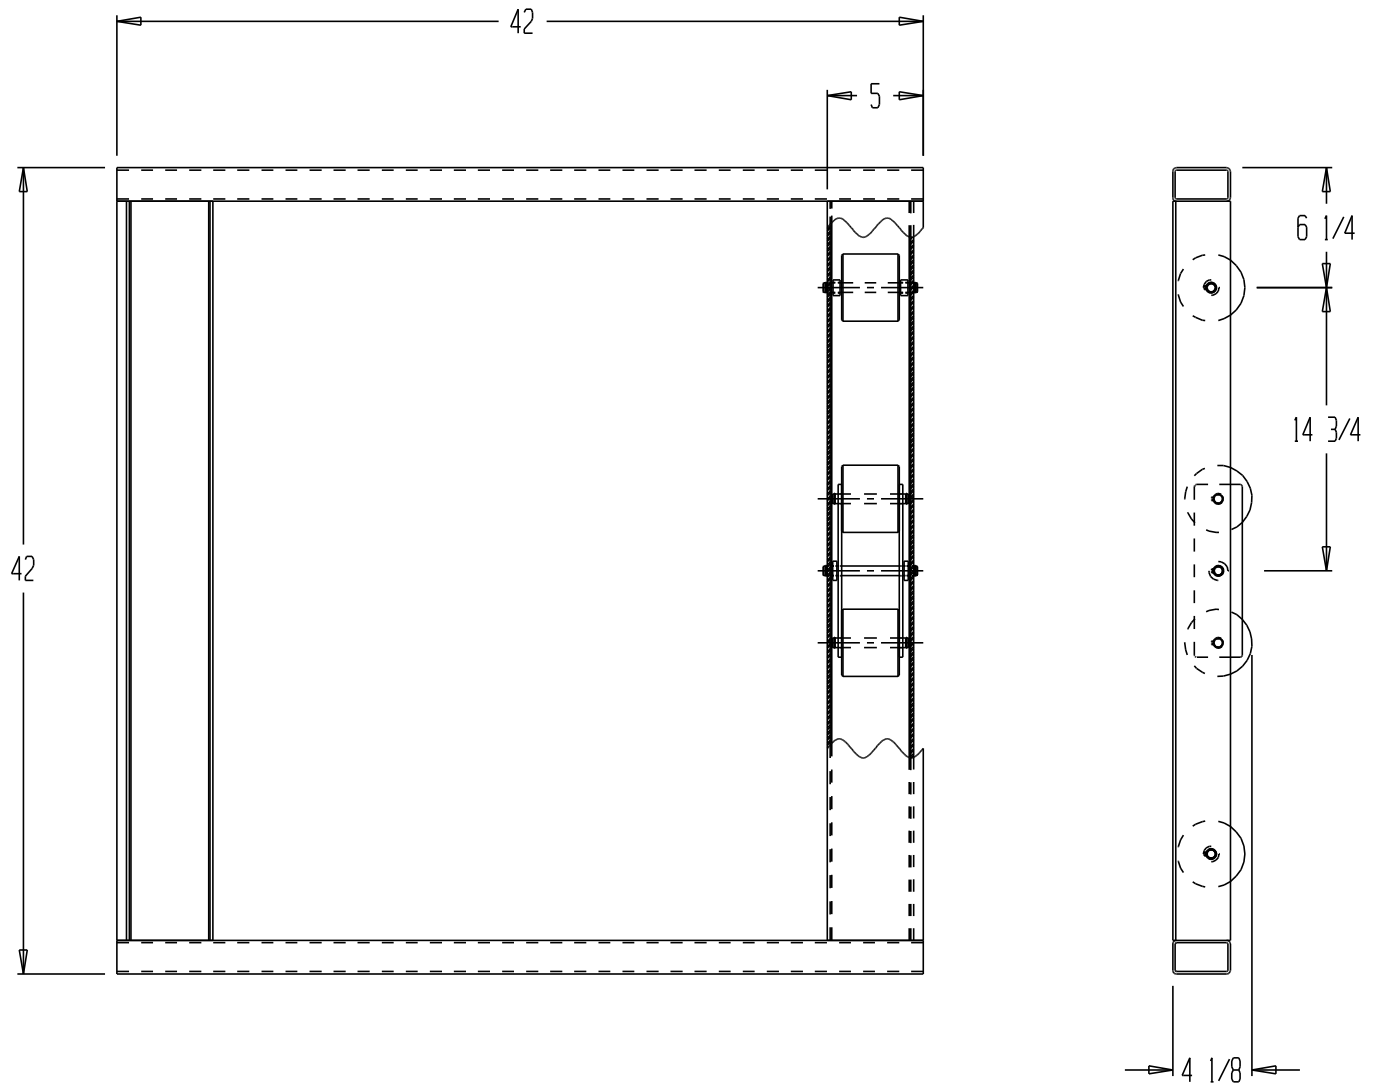

ALUMINUM PALLET DOLLY, DOL-4242-8T

STANDARD FEATURES

MODEL NUMBER: DDL-4242-8T
 CAPACITY: 6,000 LBS
 OVERALL WIDTH: 42 INCHES
 OVERALL LENGTH: 42 INCHES
 OVERALL HEIGHT: 4 1/8 INCHES
 ROLLERS: 8 - ϕ 3 1/2" X 3", PHENOLIC
 TILTING STYLE
 ALUMINUM CONSTRUCTION