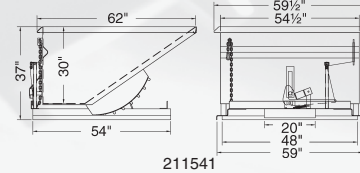

Dimensions

For More Information: 866-333-0728