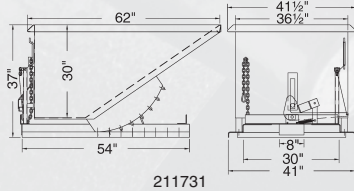

Dimensions

For More Information: 866-333-0728