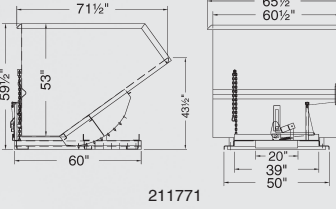

Dimensions

For More Information: 866-333-0728