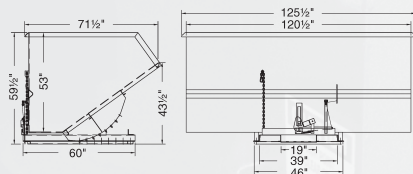

Dimensions

For More Information: 866-333-0728

Manufactured to order

211411

Manufactured to order

Manufactured to order