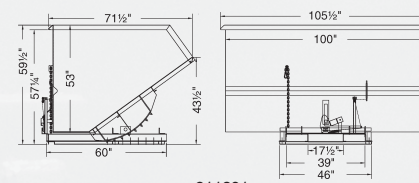

Dimensions

For More Information: 866-333-0728

Manufactured to order

211391

Manufactured to order

Manufactured to order