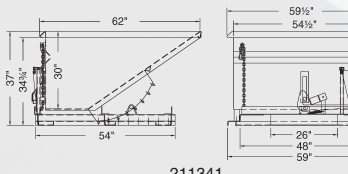

Dimensions

For More Information: 866-333-0728