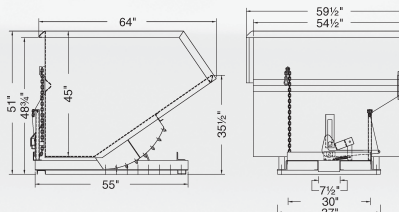

Part No	Capacity	Dimensions	Fork Openings	Weight
**211371	3 cu. yd / 6000 lbs	71 1/2"L x 65 1/2"W x 59 1/2"H	3" x 10" x 39" OC	1250 lbs
**211381	4 cu. yd / 6000 lbs	71 1/2"L x 85 1/2"W x 59 1/2"H	3" x 10" x 39" OC	1385 lbs
**211391	5 cu. yd / 6000 lbs	71 1/2"L x 105 1/2"W x 59 1/2"H	3" x 10" x 39" OC	1560 lbs
*211411	6 cu. yd / 6000 lbs	71 1/2"L x 125 1/2"W x 59 1/2"H	3" x 10" x 39" OC	1650 lbs
*211431	8 cu. yd / 10000 lbs	91"L x 109"W x 70"H	3" x 10" x 50" OC	3000 lbs
*211451	10 cu. yd / 10000 lbs	91"L x 135"W x 70"H	3" x 10" x 50" OC	3500 lbs

# JESCOHUSKYDUMPER® LOW PROFILE HOPPERS SUPER HEAVY DUTY FORMED BASE

7 gauge body    8 gauge base    Stackable 3 high empty    Non stock item, manufactured to order

1/4 cu. yd. shown

Part No	Capacity	Dimensions	Fork Openings	Weight
212299	1/8 cu. yd / 2000 lbs	30"L x 28 1/2"W x 17"H	2 1/2" x 7 1/2" x 18" OC	210 lbs
212301	1/4 cu. yd / 4000 lbs	30"L x 41 1/2"W x 17"H	2 1/2" x 10 3/4" x 29 1/2" OC	260 lbs
212305	1/3 cu. yd / 4000 lbs	44"L x 41 1/2"W x 24"H	2 1/2" x 10 3/4" x 29 1/2" OC	370 lbs
*212311	1/2 cu. yd / 4000 lbs	44"L x 49 1/2"W x 24"H	2 1/2" x 10 3/4" x 29 1/2" OC	410 lbs

# Dimensions

For More Information: 866-333-0728

211332

211342

211352

211362

**Manufactured to order**

211371