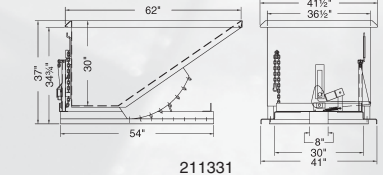

Dimensions

For More Information: 866-333-0728