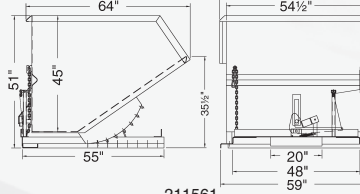

Dimensions

For More Information: 866-333-0728