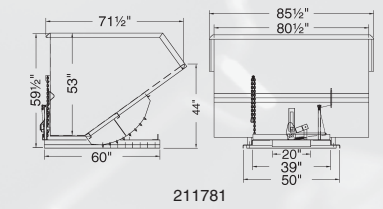

Dimensions

For More Information: 866-333-0728