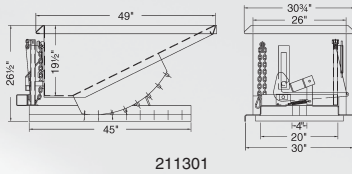

Dimensions

For More Information: 866-333-0728