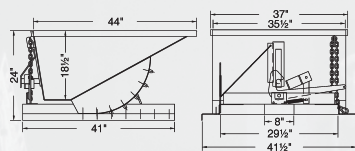

Part No	Capacity	Dimensions	Fork Openings	Weight
**211371	3 cu. yd / 6000 lbs	71 1/2"L x 65 1/2"W x 59 1/2"H	3" x 10" x 39" OC	1250 lbs
**211381	4 cu. yd / 6000 lbs	71 1/2"L x 85 1/2"W x 59 1/2"H	3" x 10" x 39" OC	1385 lbs
**211391	5 cu. yd / 6000 lbs	71 1/2"L x 105 1/2"W x 59 1/2"H	3" x 10" x 39" OC	1560 lbs
*211411	6 cu. yd / 6000 lbs	71 1/2"L x 125 1/2"W x 59 1/2"H	3" x 10" x 39" OC	1650 lbs
*211431	8 cu. yd / 10000 lbs	91"L x 109"W x 70"H	3" x 10" x 50" OC	3000 lbs
*211451	10 cu. yd / 10000 lbs	91"L x 135"W x 70"H	3" x 10" x 50" OC	3500 lbs

# JESCOHUSKYDUMPER® LOW PROFILE HOPPERS SUPER HEAVY DUTY FORMED BASE

7 gauge body    8 gauge base    Stackable 3 high empty    Non stock item, manufactured to order

1/4 cu. yd. shown

Part No	Capacity	Dimensions	Fork Openings	Weight
212299	1/8 cu. yd / 2000 lbs	30"L x 28 1/2"W x 17"H	2 1/2" x 7 1/2" x 18" OC	210 lbs
212301	1/4 cu. yd / 4000 lbs	30"L x 41 1/2"W x 17"H	2 1/2" x 10 3/4" x 29 1/2" OC	260 lbs
212305	1/3 cu. yd / 4000 lbs	44"L x 41 1/2"W x 24"H	2 1/2" x 10 3/4" x 29 1/2" OC	370 lbs
*212311	1/2 cu. yd / 4000 lbs	44"L x 49 1/2"W x 24"H	2 1/2" x 10 3/4" x 29 1/2" OC	410 lbs

# Dimensions

For More Information: 866-333-0728

211332

211342

211352

211362

**Manufactured to order**

211371

211381

211391

211411

211431

211451

**Manufactured to order**

212299

212301