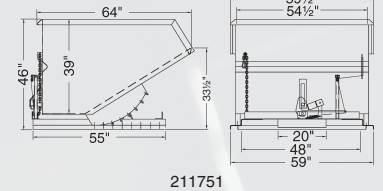

Dimensions

For More Information: 866-333-0728