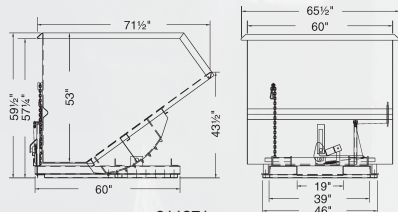

# JESCOHUSKYDUMPER® SUPER EXTRA HEAVY DUTY STRUCTURAL BASE

7 Gauge Body    1/4" Base    Non-stackable    Non stock item, manufactured to order

2 cu. yd. shown

Part No	Capacity	Dimensions	Fork Openings	Weight
211332	1 cu. yd / 6000 lbs	62"L x 41 1/2"W x 37"H	3" x 11 1/4" x 30" OC	660 lbs
211342	1 1/2 cu. yd / 6000 lbs	62"L x 59 1/2"W x 37"H	3" x 11 1/4" x 30" OC	790 lbs
211352	2 cu. yd / 6000 lbs	64"L x 59 1/2"W x 46"H	3" x 11 1/4" x 30" OC	905 lbs
211362	2 1/2 cu. yd / 6000 lbs	64"L x 59 1/2"W x 51"H	3" x 11 1/4" x 30" OC	930 lbs

Part No	Capacity	Dimensions	Fork Openings	Weight
**211371	3 cu. yd / 6000 lbs	71 1/2"L x 65 1/2"W x 59 1/2"H	3" x 10" x 39" OC	1250 lbs
**211381	4 cu. yd / 6000 lbs	71 1/2"L x 85 1/2"W x 59 1/2"H	3" x 10" x 39" OC	1385 lbs
**211391	5 cu. yd / 6000 lbs	71 1/2"L x 105 1/2"W x 59 1/2"H	3" x 10" x 39" OC	1560 lbs
*211411	6 cu. yd / 6000 lbs	71 1/2"L x 125 1/2"W x 59 1/2"H	3" x 10" x 39" OC	1650 lbs
*211431	8 cu. yd / 10000 lbs	91"L x 109"W x 70"H	3" x 10" x 50" OC	3000 lbs
*211451	10 cu. yd / 10000 lbs	91"L x 135"W x 70"H	3" x 10" x 50" OC	3500 lbs

# JESCOHUSKYDUMPER® LOW PROFILE HOPPERS SUPER HEAVY DUTY FORMED BASE

7 gauge body    8 gauge base    Stackable 3 high empty    Non stock item, manufactured to order

1/4 cu. yd. shown

Part No	Capacity	Dimensions	Fork Openings	Weight
212299	1/8 cu. yd / 2000 lbs	30"L x 28 1/2"W x 17"H	2 1/2" x 7 1/2" x 18" OC	210 lbs
212301	1/4 cu. yd / 4000 lbs	30"L x 41 1/2"W x 17"H	2 1/2" x 10 3/4" x 29 1/2" OC	260 lbs
212305	1/3 cu. yd / 4000 lbs	44"L x 41 1/2"W x 24"H	2 1/2" x 10 3/4" x 29 1/2" OC	370 lbs
*212311	1/2 cu. yd / 4000 lbs	44"L x 49 1/2"W x 24"H	2 1/2" x 10 3/4" x 29 1/2" OC	410 lbs

# Dimensions

For More Information: 866-333-0728

211332

211342

211352

211362

**Manufactured to order**

211371