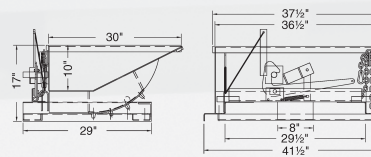

Dimensions

For More Information: 866-333-0728

Manufactured to order

Manufactured to order

212301

Manufactured to order