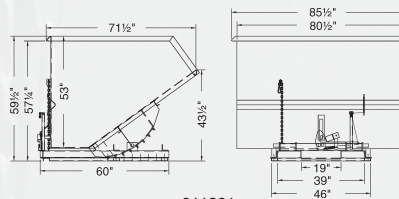

Part No	Capacity	Dimensions	Fork Openings	Weight
**211371	3 cu. yd / 6000 lbs	71 1/2"L x 65 1/2"W x 59 1/2"H	3" x 10" x 39" OC	1250 lbs
**211381	4 cu. yd / 6000 lbs	71 1/2"L x 85 1/2"W x 59 1/2"H	3" x 10" x 39" OC	1385 lbs
**211391	5 cu. yd / 6000 lbs	71 1/2"L x 105 1/2"W x 59 1/2"H	3" x 10" x 39" OC	1560 lbs
*211411	6 cu. yd / 6000 lbs	71 1/2"L x 125 1/2"W x 59 1/2"H	3" x 10" x 39" OC	1650 lbs
*211431	8 cu. yd / 10000 lbs	91"L x 109"W x 70"H	3" x 10" x 50" OC	3000 lbs
*211451	10 cu. yd / 10000 lbs	91"L x 135"W x 70"H	3" x 10" x 50" OC	3500 lbs

# JESCOHUSKYDUMPER® LOW PROFILE HOPPERS SUPER HEAVY DUTY FORMED BASE

7 gauge body    8 gauge base    Stackable 3 high empty    Non stock item, manufactured to order

1/4 cu. yd. shown

Part No	Capacity	Dimensions	Fork Openings	Weight
212299	1/8 cu. yd / 2000 lbs	30"L x 28 1/2"W x 17"H	2 1/2" x 7 1/2" x 18" OC	210 lbs
212301	1/4 cu. yd / 4000 lbs	30"L x 41 1/2"W x 17"H	2 1/2" x 10 3/4" x 29 1/2" OC	260 lbs
212305	1/3 cu. yd / 4000 lbs	44"L x 41 1/2"W x 24"H	2 1/2" x 10 3/4" x 29 1/2" OC	370 lbs
*212311	1/2 cu. yd / 4000 lbs	44"L x 49 1/2"W x 24"H	2 1/2" x 10 3/4" x 29 1/2" OC	410 lbs

# Dimensions

For More Information: 866-333-0728

211332

211342

211352

211362

**Manufactured to order**

211371