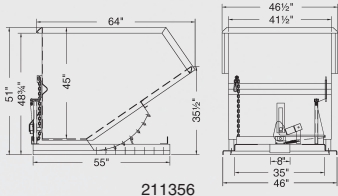

Dimensions

For More Information: 866-333-0728