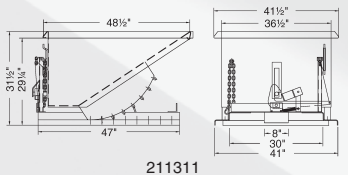

Dimensions

For More Information: 866-333-0728