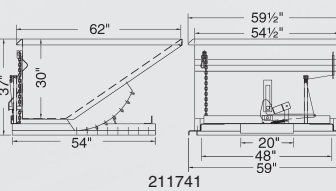

Dimensions

For More Information: 866-333-0728