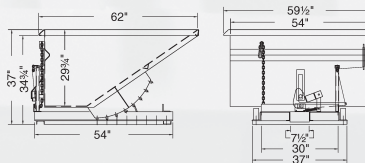

Dimensions

For More Information: 866-333-0728

211342

Manufactured to order

Manufactured to order

Manufactured to order