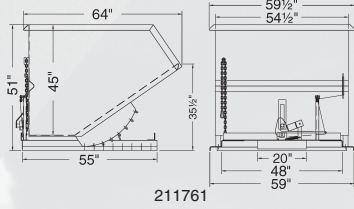

Dimensions

For More Information: 866-333-0728