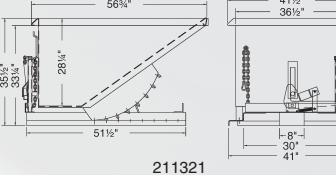

Dimensions

For More Information: 866-333-0728