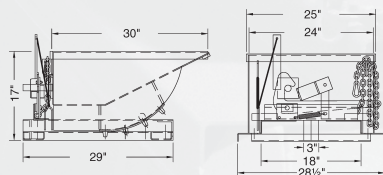

Part No	Capacity	Dimensions	Fork Openings	Weight
**211371	3 cu. yd / 6000 lbs	71 1/2"L x 65 1/2"W x 59 1/2"H	3" x 10" x 39" OC	1250 lbs
**211381	4 cu. yd / 6000 lbs	71 1/2"L x 85 1/2"W x 59 1/2"H	3" x 10" x 39" OC	1385 lbs
**211391	5 cu. yd / 6000 lbs	71 1/2"L x 105 1/2"W x 59 1/2"H	3" x 10" x 39" OC	1560 lbs
*211411	6 cu. yd / 6000 lbs	71 1/2"L x 125 1/2"W x 59 1/2"H	3" x 10" x 39" OC	1650 lbs
*211431	8 cu. yd / 10000 lbs	91"L x 109"W x 70"H	3" x 10" x 50" OC	3000 lbs
*211451	10 cu. yd / 10000 lbs	91"L x 135"W x 70"H	3" x 10" x 50" OC	3500 lbs

# JESCOHUSKYDUMPER® LOW PROFILE HOPPERS SUPER HEAVY DUTY FORMED BASE

7 gauge body    8 gauge base    Stackable 3 high empty    Non stock item, manufactured to order

1/4 cu. yd. shown

Part No	Capacity	Dimensions	Fork Openings	Weight
212299	1/8 cu. yd / 2000 lbs	30"L x 28 1/2"W x 17"H	2 1/2" x 7 1/2" x 18" OC	210 lbs
212301	1/4 cu. yd / 4000 lbs	30"L x 41 1/2"W x 17"H	2 1/2" x 10 3/4" x 29 1/2" OC	260 lbs
212305	1/3 cu. yd / 4000 lbs	44"L x 41 1/2"W x 24"H	2 1/2" x 10 3/4" x 29 1/2" OC	370 lbs
*212311	1/2 cu. yd / 4000 lbs	44"L x 49 1/2"W x 24"H	2 1/2" x 10 3/4" x 29 1/2" OC	410 lbs

211381

211391

211411

211431

211451

**Manufactured to order**

212299

212301