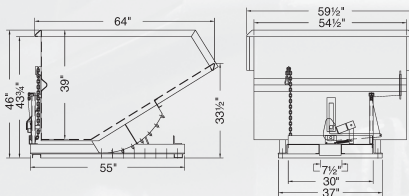

Part No	Capacity	Dimensions	Fork Openings	Weight
**211371	3 cu. yd / 6000 lbs	71 1/2"L x 65 1/2"W x 59 1/2"H	3" x 10" x 39" OC	1250 lbs
**211381	4 cu. yd / 6000 lbs	71 1/2"L x 85 1/2"W x 59 1/2"H	3" x 10" x 39" OC	1385 lbs
**211391	5 cu. yd / 6000 lbs	71 1/2"L x 105 1/2"W x 59 1/2"H	3" x 10" x 39" OC	1560 lbs
*211411	6 cu. yd / 6000 lbs	71 1/2"L x 125 1/2"W x 59 1/2"H	3" x 10" x 39" OC	1650 lbs
*211431	8 cu. yd / 10000 lbs	91"L x 109"W x 70"H	3" x 10" x 50" OC	3000 lbs
*211451	10 cu. yd / 10000 lbs	91"L x 135"W x 70"H	3" x 10" x 50" OC	3500 lbs

# JESCOHUSKYDUMPER® LOW PROFILE HOPPERS SUPER HEAVY DUTY FORMED BASE

7 gauge body    8 gauge base    Stackable 3 high empty    Non stock item, manufactured to order

1/4 cu. yd. shown

Part No	Capacity	Dimensions	Fork Openings	Weight
212299	1/8 cu. yd / 2000 lbs	30"L x 28 1/2"W x 17"H	2 1/2" x 7 1/2" x 18" OC	210 lbs
212301	1/4 cu. yd / 4000 lbs	30"L x 41 1/2"W x 17"H	2 1/2" x 10 3/4" x 29 1/2" OC	260 lbs
212305	1/3 cu. yd / 4000 lbs	44"L x 41 1/2"W x 24"H	2 1/2" x 10 3/4" x 29 1/2" OC	370 lbs
*212311	1/2 cu. yd / 4000 lbs	44"L x 49 1/2"W x 24"H	2 1/2" x 10 3/4" x 29 1/2" OC	410 lbs

# Dimensions

For More Information: 866-333-0728

211332

211342

211352

211362

**Manufactured to order**

211371