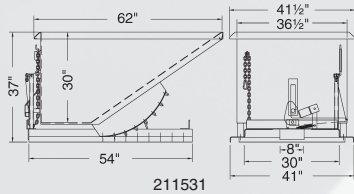

Dimensions

For More Information: 866-333-0728