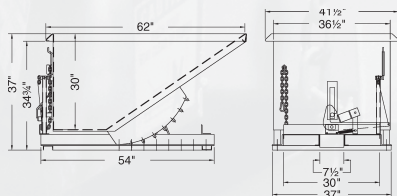

Dimensions

For More Information: 866-333-0728

211332