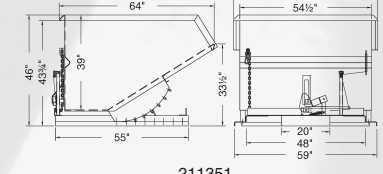

Dimensions

For More Information: 866-333-0728