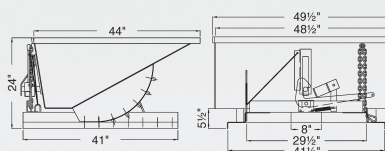

212311

Manufactured to order