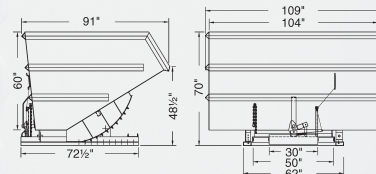

Dimensions

For More Information: 866-333-0728

Manufactured to order

211431

Manufactured to order

Manufactured to order