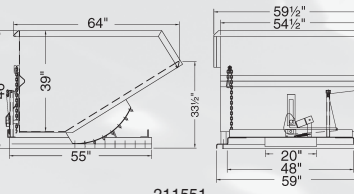

Dimensions

For More Information: 866-333-0728