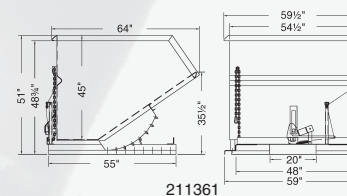

Dimensions

For More Information: 866-333-0728