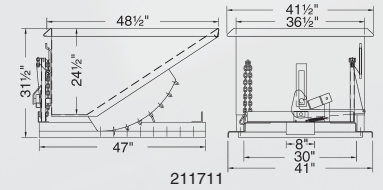

Dimensions

For More Information: 866-333-0728