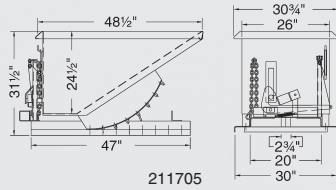

Dimensions

For More Information: 866-333-0728