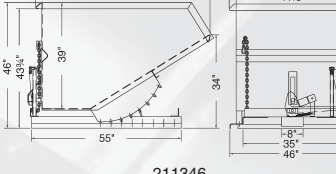

Dimensions

For More Information: 866-333-0728