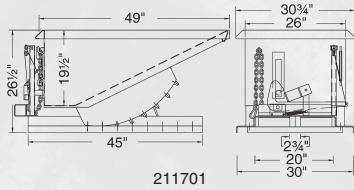

Dimensions

For More Information: 866-333-0728