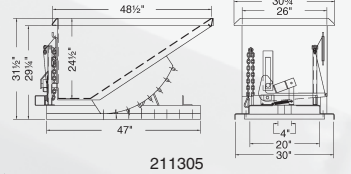

Dimensions

For More Information: 866-333-0728