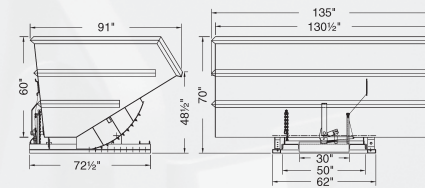

Part No	Capacity	Dimensions	Fork Openings	Weight
**211371	3 cu. yd / 6000 lbs	71 1/2"L x 65 1/2"W x 59 1/2"H	3" x 10" x 39" OC	1250 lbs
**211381	4 cu. yd / 6000 lbs	71 1/2"L x 85 1/2"W x 59 1/2"H	3" x 10" x 39" OC	1385 lbs
**211391	5 cu. yd / 6000 lbs	71 1/2"L x 105 1/2"W x 59 1/2"H	3" x 10" x 39" OC	1560 lbs
*211411	6 cu. yd / 6000 lbs	71 1/2"L x 125 1/2"W x 59 1/2"H	3" x 10" x 39" OC	1650 lbs
*211431	8 cu. yd / 10000 lbs	91"L x 109"W x 70"H	3" x 10" x 50" OC	3000 lbs
*211451	10 cu. yd / 10000 lbs	91"L x 135"W x 70"H	3" x 10" x 50" OC	3500 lbs

# JESCOHUSKYDUMPER® LOW PROFILE HOPPERS SUPER HEAVY DUTY FORMED BASE

7 gauge body    8 gauge base    Stackable 3 high empty    Non stock item, manufactured to order

1/4 cu. yd. shown

Part No	Capacity	Dimensions	Fork Openings	Weight
212299	1/8 cu. yd / 2000 lbs	30"L x 28 1/2"W x 17"H	2 1/2" x 7 1/2" x 18" OC	210 lbs
212301	1/4 cu. yd / 4000 lbs	30"L x 41 1/2"W x 17"H	2 1/2" x 10 3/4" x 29 1/2" OC	260 lbs
212305	1/3 cu. yd / 4000 lbs	44"L x 41 1/2"W x 24"H	2 1/2" x 10 3/4" x 29 1/2" OC	370 lbs
*212311	1/2 cu. yd / 4000 lbs	44"L x 49 1/2"W x 24"H	2 1/2" x 10 3/4" x 29 1/2" OC	410 lbs

# Dimensions

For More Information: 866-333-0728

211332

211342

211352

211362

**Manufactured to order**

211371

211381

211391

211411

211431

211451

**Manufactured to order**

212299

212301