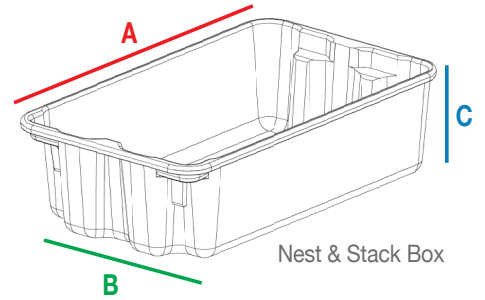

Toteline™ Nest and Stack Containers 780 Series

- Nest and stack design saves valuable space: stack when full, rotate 180 degrees and nest when empty
- Lids are available to protect contents
- Optional dollies simplify transport
- Containers can be stacked on lids

| Product Name | Top Outside (inches) | | | Bottom Inside (inches) | | | Model No. |
|-----------------------------------|----------------------|--------|--------|------------------------|--------|--------|-----------|
| | A | B | C | A | B | C | |
| Nest & Stack Box | 42 1/2 | 20 | 14 1/4 | 35 7/8 | 17 3/8 | 14 1/8 | 780008 |
| Nest & Stack Box | 42 1/2 | 20 | 7 1/2 | 35 3/4 | 17 | 7 1/4 | 780108 |
| Lid for 780008 and 780108 | 42 1/2 | 20 | | | | | 780118 |
| Nest & Stack Box | 17 7/8 | 10 5/8 | 5 | 16 1/2 | 9 1/2 | 4 7/8 | 780208 |
| Lid for 780208 | 17 7/8 | 10 5/8 | | | | | 780218 |
| Dolly with 3" dia. swivel casters | | | | | | | 780238 |
| Nest & Stack Box | 19 3/4 | 12 1/2 | 6 | 18 3/8 | 11 3/8 | 5 7/8 | 780308 |
| Lid for 780308 | 19 3/4 | 12 1/2 | | | | | 780318 |
| Dolly with 3" dia. swivel casters | | | | | | | 780338 |
| Nest & Stack Box | 20 1/2 | 12 7/8 | 8 | 16 3/8 | 11 | 7 7/8 | 780408 |
| Lid for 780408 | 20 1/2 | 12 7/8 | | | | | 780418 |
| Dolly with 3" dia. swivel casters | | | | | | | 780438 |
| Nest & Stack Box | 24 1/4 | 14 3/4 | 8 | 19 3/4 | 12 3/4 | 7 7/8 | 780508 |
| Lid for 780508 | 24 1/4 | 14 3/4 | | | | | 780518 |
| Dolly with 3" dia. swivel casters | | | | | | | 780538 |
| Nest & Stack Box | 25 1/4 | 18 | 10 | 21 | 16 | 9 7/8 | 780608 |
| Lid for 780608 | 25 1/4 | 18 | | | | | 780618 |
| Dolly with 3" dia. swivel casters | | | | | | | 780638 |
| Nest & Stack Box | 27 1/2 | 20 | 14 1/8 | 24 7/8 | 17 3/8 | 13 1/8 | 780708 |
| Lid for 780708 | 27 1/2 | 20 | | | | | 780718 |
| Dolly with 3" dia. swivel casters | | | | | | | 780738 |
| Nest & Stack Box | 25 1/4 | 18 | 6 | 21 | 16 | 5 3/4 | 780808 |