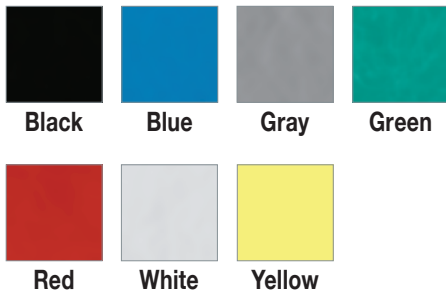

Standard Colors: Black, Blue, Gray, Green, Red, White, Yellow

Nest and Stack Containers Other Models

Model No. 705411 with lid

Dolly
Model No. 705431

| Product Name | Top Outside (inches) | | | Bottom Inside (inches) | | | Model No. |
|-----------------------------------|----------------------|--------|--------|------------------------|--------|--------|-----------|
| | A | B | C | A | B | C | |
| Nest & Stack Box | 26 | 21 | 12 | 23 7/8 | 18 7/8 | 11 7/8 | 701002 |
| Nest & Stack Box | 19 5/8 | 12 5/8 | 8 | 16 3/4 | 8 3/8 | 7 7/8 | 702008 |
| Lid for 702008 | 19 5/8 | 12 5/8 | | | | | 702118 |
| Nest & Stack Box | 24 | 20 | 12 3/4 | 20 1/2 | 14 1/8 | 12 3/4 | 703008 |
| Nest & Stack Box | 21 1/8 | 15 5/8 | 6 | 19 1/4 | 13 5/8 | 5 7/8 | 705108 |
| Nest & Stack Box | 24 | 14 3/8 | 7 3/4 | 21 5/8 | 11 5/8 | 7 5/8 | 705208 |
| Lid for 705208 | 24 | 14 3/8 | | | | | 705211 |
| Dolly with 3" dia. swivel casters | | | | | | | 705231 |
| Nest & Stack Box | 17 7/8 | 11 1/4 | 6 | 15 5/8 | 8 5/8 | 5 7/8 | 705308 |
| Nest & Stack Box | 23 1/2 | 16 1/8 | 10 1/4 | 20 7/8 | 12 7/8 | 10 1/4 | 705408 |
| Lid for 705408 | 23 1/2 | 16 1/8 | | | | | 705411 |
| Dolly with 3" dia. swivel casters | | | | | | | 705431 |
| Nest & Stack Box | 19 1/2 | 12 1/2 | 6 | 16 7/8 | 9 1/2 | 5 7/8 | 710008 |
| Lid for 710008 | 19 5/8 | 12 5/8 | | | | | 710118 |

Standard Colors: Blue, Gray, Green, White