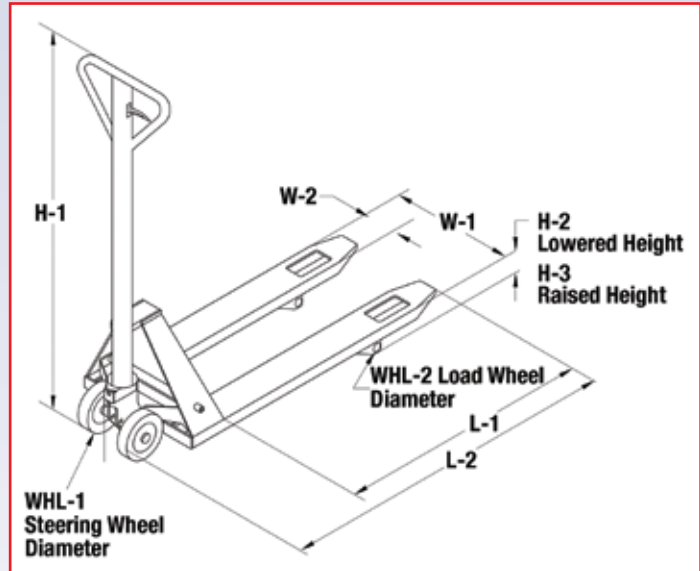

272950

Ergonomic Pallet Tilter

- 1 year pump warranty.
- 5" polyurethane swivel casters and 3" polyurethane load wheels.
- Handle height: 44 1/4".
- Load center: min 7 1/2", max. 15 1/2".
- Lifting range with forks in horizontal position: 3 1/4" to 11".
- Forks tilt up to 90° for accurate load positioning.
- Lifting range with back rest in horizontal position: 29" to 37".
- 6 1/2" wide forks.

273288

Semi-Electric Pallet Truck

- 1 year pump warranty.
- Manual lift, power drive.
- Lowered/raised fork height: 3" / 7.5".
- 10" polyurethane drive wheel.
- 3" polyurethane load wheels.
- Speed: 1.6 - 2.4 mph with load.
- 2 batteries - 24V 38Ah.
- 24 volt 8 amp built-in charger.
- 61" turning radius.
- Two fork widths - 20.5" and 27".

273289

Heavy Duty Semi-Electric Pallet Truck

- 1 year pump warranty.
- Manual lift.
- Lowered/raised fork height: 3" / 7".
- 7.25" x 2" polyurethane drive wheel.
- 3" polyurethane load wheels.
- Speed: 2.80 mph with load.
- 2 batteries - 24V 38Ah.
- 24 volt 8 amp charger.
- 62" turning radius.

Part #	272950	273250	272153	273288	273286	273289
Model #	ERPT	PTDL	PLFTR	SEPT2.2-20.5	SEPT2.2-27	SEPT3.3
Capacity	2,200 lbs	660 lbs	1,100 lbs	2,200 lbs	2,200 lbs	3,300 lbs
W-1 x L-1	21.5" x 31"	28.5" x 26"	27" x 44"	20.5" x 48"	27" x 48"	27" x 48"
W-2	6.5"	2.5"	6.5"	6.25"	6.25"	6"
L-2	51.67"	41"	61.5"	65.75"	65.75"	69"
WHL-1 / WHL-2	5" / 3"	8" / 3"	6" / 2"	10" / 3"	10" / 3"	7.25" / 3"
H-1 / H-2 / H-3	44.25" / 3.25" / 11"	47.75" / 3" / 8"	40" / 3.5" / 35"	48.5" / 3" x 7.5"	48.5" / 3" / 7.5"	54" / 3" / 7"
Weight	392 lbs	115 lbs	258 lbs	397 lbs	402 lbs	518 lbs