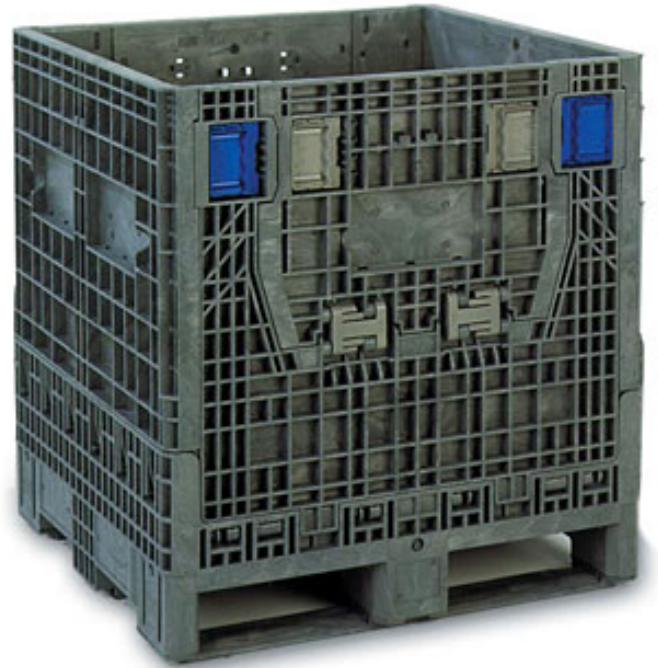

PRODUCT APPLICATION SHEET

KD3230-25 Plastic Bulk Container - ORBIS

The medium-duty BulkPak® 3230 KD Series reusable containers are ideal for high density small to medium sized parts and are perfect for tight working spaces.

Containers collapse when empty for reduced return transportation costs and warehouse space savings. During storage and shipping these bulk bins stack securely atop each other. Large, spring-loaded ergonomic latches make collapsing containers and opening/closing access doors extremely easy. Designed to hold 2,000 lbs, these collapsible containers are built for medium-duty applications. Palletboxes offer the strength and rugged durability demanded in today's material handling and distribution systems. Custom protective dunnage is available for all ORBIS BulkPak containers. These plastic containers are fully recyclable at the end of their service life. (All dimensions and specifications are approximate. Performance characteristics are based on uniform static loads and may be affected distribution of load, handling methods, number and type of access doors and temperatures beyond the range of 0 to 120 degrees Fahrenheit.)

BENEFITS

- 32" x 30" x 25" footprint
- Structural-foam molded in high-density polyethylene
- Container capacity: 2,000 lbs
- Access doors: 0
- 1 or 2 doors on the 32" side (Door configurations vary by model)
- Deck: Closed
- Base: All-plastic picture frame bottom
- Non-sequential wall hinge design allows palletbox sidewalls to completely collapse to prevent wall and hinge damage
- Popular applications: Automotive components, bearings, hardware, industrial equipment, metal parts, plastics and rubber parts, resin and powder and tools