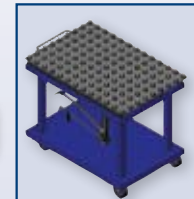

Value Lift Tables

- Polyurethane casters, 2 rigid, 2 swivel.
- Foot operated pump and release.
- Ships KD.

OVERALL DIMENSIONS

w: 16"	18"
h: 29"	30"
d: 16"	18"

272469

272470

Part #	272469	272470
Model #	VLT200	VLT500
Capacity	200 lbs	500 lbs
Table Size	16" x 16"	18" x 18"
Lowered Height	29"	30"
Raised Height	46"	48"
Support Posts	None	Two
Floor Lock (FL)	N/A	Yes
Caster Size	3"	4"
Weight	76 lbs	153 lbs

Push-pull, roller and ball tops available on Wesco 24" x 36" and 32" x 48" manual and power tables.

Push-Pull Roller Option

- Table size 24" x 36": Part #492185 - 24" travel.
Part #492186 - 36" travel.
- Table size 32" x 48": Part #492187 - 32" travel.
Part #492188 - 48" travel.

Complete Table with Ball Transfer Top

- Not an option - table and ball transfer must be ordered together.
- Table size 24" x 36" with ball transfer top:
Part #260179 - 3" spacing.
- Table size 32" x 48" with ball transfer top:
Part #260180 - 3" spacing.