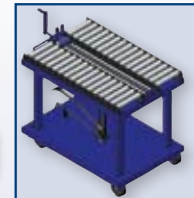

Value Lift Tables

- Polyurethane casters, 2 rigid, 2 swivel.
- Foot operated pump and release.
- Ships KD.

OVERALL DIMENSIONS

w: 16"	18"
h: 29"	30"
d: 16"	18"

272469

272470

Part #	272469	272470
Model #	VLT200	VLT500
Capacity	200 lbs	500 lbs
Table Size	16" x 16"	18" x 18"
Lowered Height	29"	30"
Raised Height	46"	48"
Support Posts	None	Two
Floor Lock (FL)	N/A	Yes
Caster Size	3"	4"
Weight	76 lbs	153 lbs

Push-pull, roller and ball tops available on Wesco 24" x 36" and 32" x 48" manual and power tables.

Push-Pull Roller Option

- Table size 24" x 36": Part #492185 - 24" travel.
Part #492186 - 36" travel.
- Table size 32" x 48": Part #492187 - 32" travel.
Part #492188 - 48" travel.