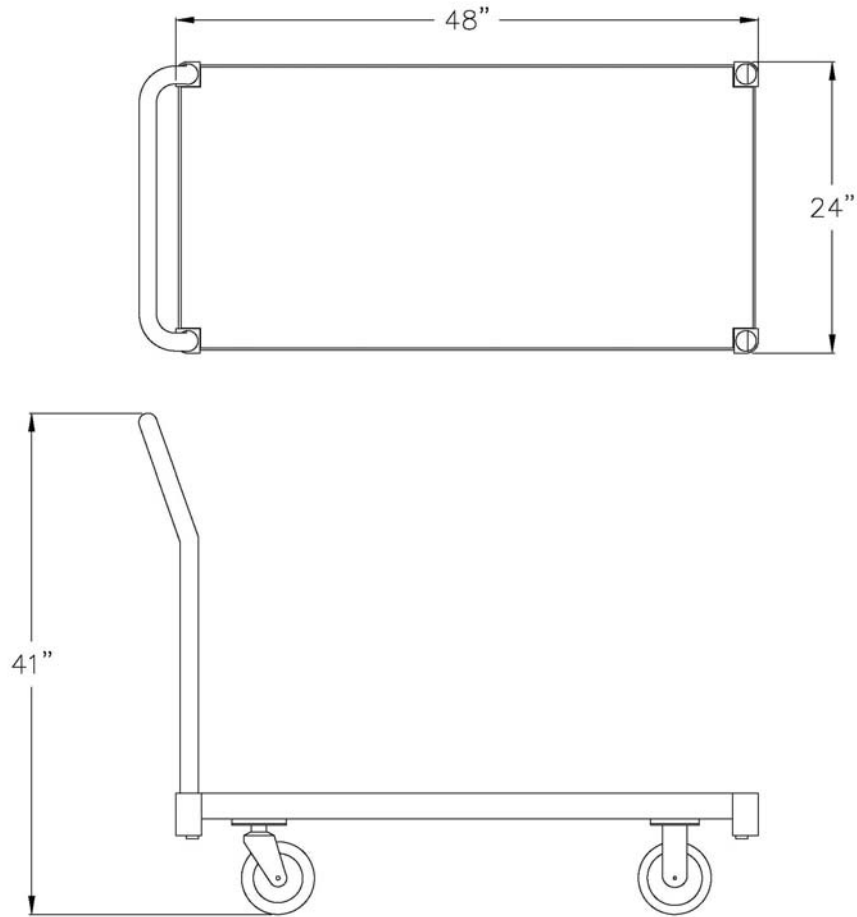

MATERIAL:

Framework is constructed out of 1 1/2"x2"x.070" wall tubing. Handle is constructed out of 1 1/2" diameter pipe. Deck is constructed out of .125" aluminum sheet or .100" aluminum tread plate.

CASTERS:

Smooth Deck

Tread Plate Deck

New Age Industrial reserves the right to modify or make changes at any time without notice to materials and specifications.

Model #PT2448S6

Model No.	Size-W	Size-H	Size-L	Wt. Cap.	Deck Size
Platform Truck With Smooth Deck					
PT2436S6	24"	41"	39"	2600#	24"X36"
PT2448S6	24"	41"	51"	2600#	24"X48"
PT3048S6	30"	41"	51"	2600#	30"X48"
PT3060S6	30"	41"	63"	2600#	30"X60"
PT3660S6	36"	41"	63"	2600#	36"X60"
PT3672S6	36"	41"	75"	2600#	36"X72"
Platform Truck With Tread Plate Deck					
PT2436P6	24"	41"	39"	2600#	24"X36"
PT2448P6	24"	41"	51"	2600#	24"X48"
PT3048P6	30"	41"	51"	2600#	30"X48"
PT3060P6	30"	41"	63"	2600#	30"X60"
PT3660P6	36"	41"	63"	2600#	36"X60"
PT3672P6	36"	41"	75"	2600#	36"X72"