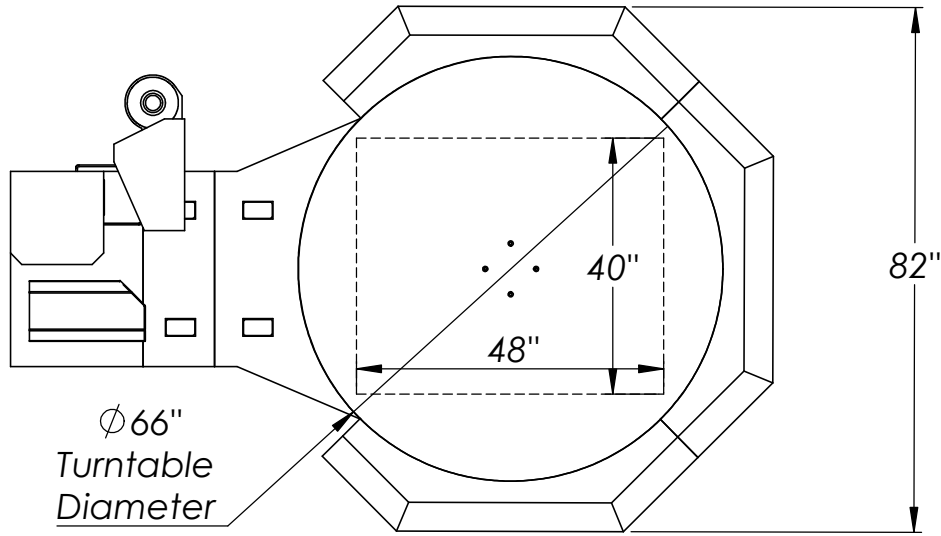

12247 W FAIRVIEW AVE • MILWAUKEE, WI 53226 • PH(800)236-1080 • FAX (414)453-9975

SWM-SA-1200

Max Capacity: 3300 lbs

Max Volume: 200 Pallets/Day

Weight: 1200 lbs

Film Spec: 20" 70 ga Machine Film
w/ 3" Core

*Extended Height Option:
Increases Wrap Height to 118"*