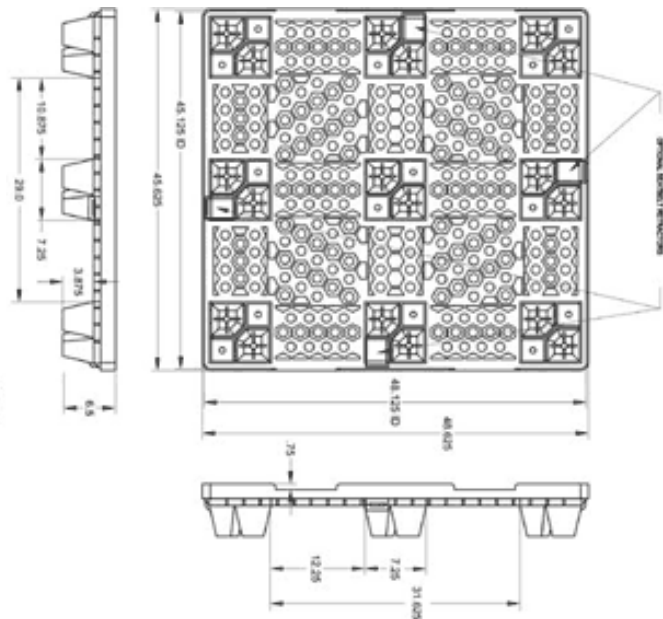

Powered by Menasha Corporation

PRODUCT APPLICATION SHEET

45 x 48-BR MI CISF LP Plastic Nestable Pallet - ORBIS

The ORBIS 45 x 48-BR MI CISF LP pallet is designed for handling and shipping heavy product loads in warehousing, processing and manufacturing environments.

BENEFITS

- Mirror-image design that allows the pallet to be used as a top cap
- Structural foam molded
- Recyclable
- Molded-in lip
- Fork Truck Entry: 4-way
- Hand Truck Entry: 4-way

Powered by Menasha Corporation

PRODUCT APPLICATION SHEET

	45 x 48-BR SBRR CISF LP	45 x 48-BR MI CISF LP
Outside Top Dimensions Length	48.7"	48.7"
Outside Top Dimensions Width	45.7"	45.7"
Inside Top Dimensions Length	48.1"	48.1"
Inside Top Dimensions Width	45.1"	45.1"
Base Dimension Height	6.6"	6.6"
Nest Ratio	2.6:1	2.6:1
Weight	41 lbs	41 lbs
Load Capacity (Static)	30,000 lbs	30,000 lbs
Load Capacity(Dynamic)	4,000 lbs	4,000 lbs
Truckload Quantities 53 Ft Without Covers Assembled	936	936
Outside Top Dimensions Length	48.7"	48.7"
Outside Top Dimensions Width	45.7"	45.7"
Inside Top Dimensions Length	48.1"	48.1"
Inside Top Dimensions Width	45.1"	45.1"
Base Dimension Height	6.6"	6.6"
Nest Ratio	2.6:1	2.6:1
Weight	41 lbs	41 lbs
Load Capacity (Static)	30,000 lbs	30,000 lbs
Load Capacity(Dynamic)	4,000 lbs	4,000 lbs
Truckload Quantities 53 Ft Without Covers Assembled	936	936