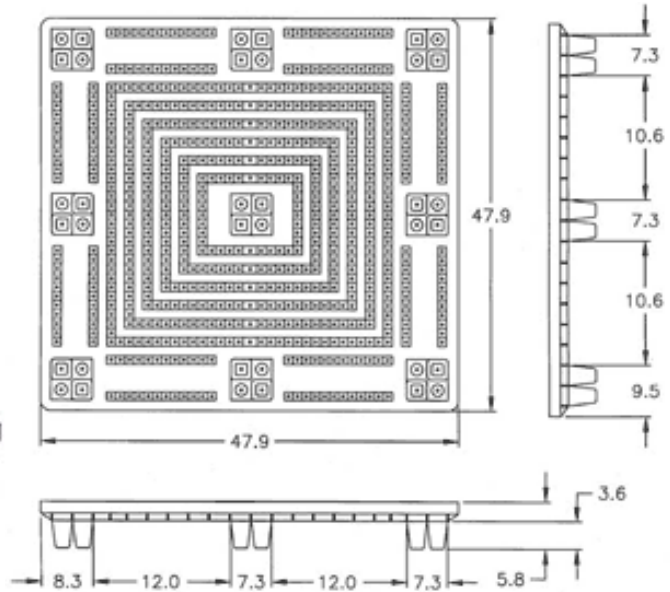

Powered by Menasha Corporation

PRODUCT APPLICATION SHEET

48 x 48 MI CISF Plastic Nestable Pallet - ORBIS

The ORBIS 48 x 48 MI CISF pallet moves, stores and distributes product loads within a single warehouse/distribution center or entire supply chain.

48 x 48 MI CISF	
Base Dimension Length	47.9"
Base Dimension Width	47.9"
Base Dimension Height	5.8"
Nest Ratio	1.9:1
Weight	46 lbs
Load Capacity (Static)	30,000 lbs
Load Capacity(Dynamic)	4,000 lbs
Truckload Quantities 53 Ft Without Covers Assembled	832