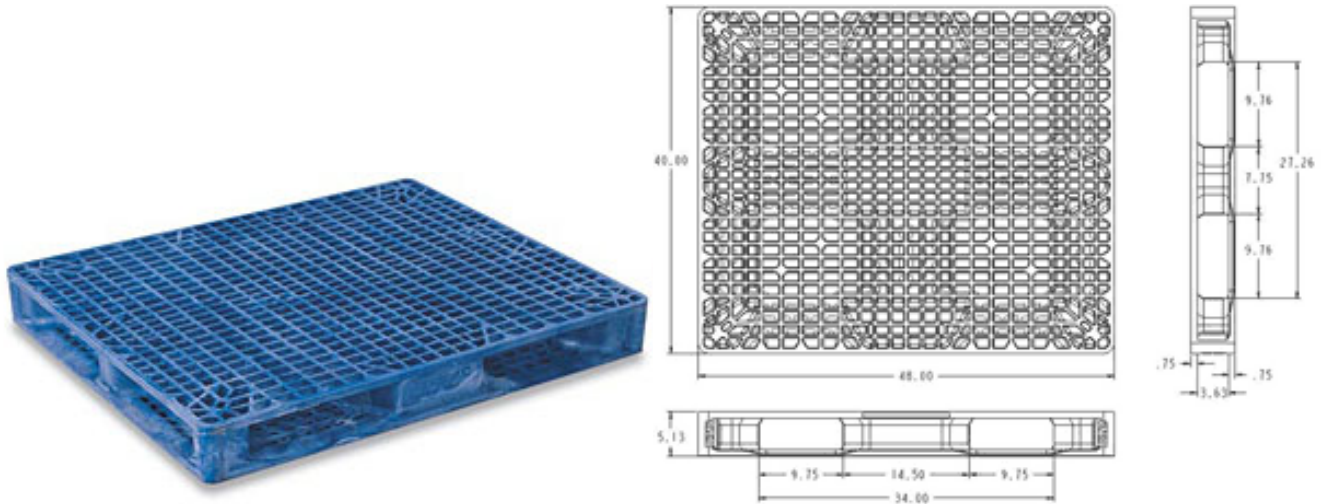

PRODUCT APPLICATION SHEET

40 x 48 HDSC Plastic Stackable Pallet - ORBIS

The 40 x 48 HDSC is designed for handling and shipping heavy product loads in warehousing, processing and manufacturing environments.

This reusable plastic pallet offers a long service life and are ideal for stack loading, conveying systems, distribution and static storage. The non-porous, smooth design makes these pallets easily cleanable. This plastic pallet offers an economic, environmental and efficient alternative to wood pallets or skids. Standard material for this pallet is high-density polyethylene (HDPE).

BENEFITS

- Hygienic, flow-through design
- Manufactured in HDPE
- Structural foam molded
- Optional 3-drum pallet version available (Height: 5.6") - 40 x 48 HDSC 3-Drum Pallet
- Optional FDA approved material, fire retardant, metal detectable and x-ray detectable materials available
- Fork Truck Entry: 4-way
- Hand Truck Entry: 4-way

Powered by Menasha Corporation

PRODUCT APPLICATION SHEET

40 x 48 HDSC	
Base Dimension Length	48.0"
Base Dimension Width	40.0"
Base Dimension Height	5.1"
Nest Ratio	N/A
Weight	43 lbs
Load Capacity (Static)	30,000 lbs
Load Capacity(Dynamic)	4,000 lbs
Truckload Quantities 53 Ft Without Covers Assembled	600