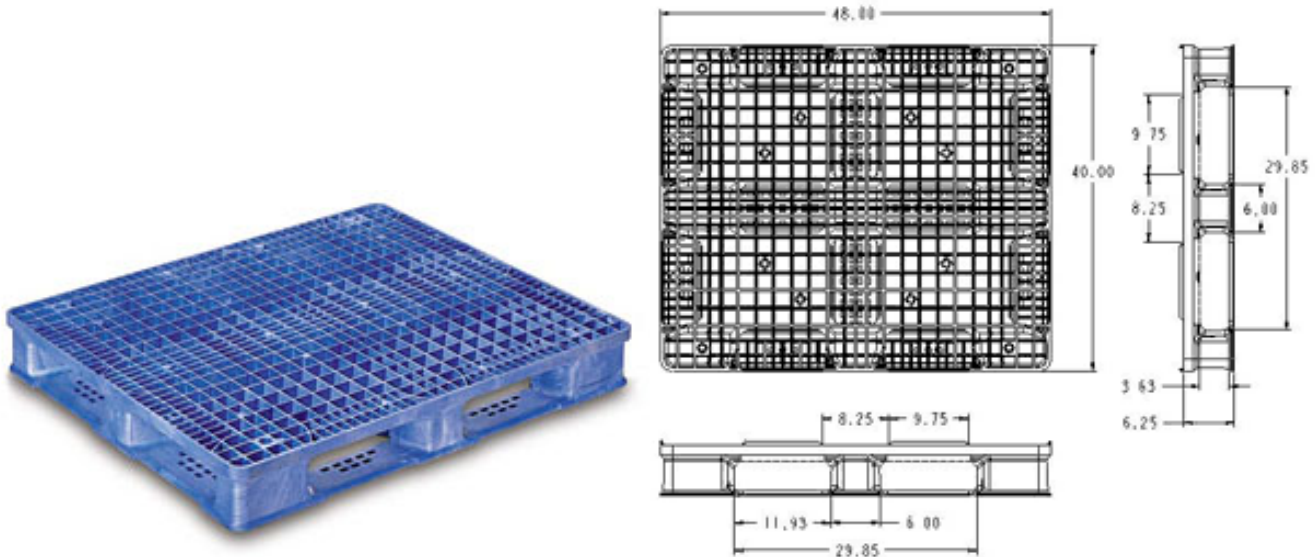

PRODUCT APPLICATION SHEET

40 x 48 RackoCell Plastic Rackable Pallet - ORBIS

The 40 x 48 RackoCell one-piece plastic pallet is designed for hygienic use in food, beverage and pharmaceutical applications.

ORBIS rackable plastic pallets are designed to store products in a wide variety of unsupported racking systems, to optimize valuable floor space in today's warehouses and distribution systems. The RackoCell pallet features a flow-through deck for thorough sanitizing and fast drying, availability in FDA-approved material and no hidden cavities or hollow areas for contaminants to collect. Also, now available with x-ray or metal detectable material specifically for food plants that use x-ray detection to inspect loads prior to shipping, This allows plants to use fully hygienic plastic pallets throughout their entire internal processing facility.

Rackable plastic pallets optimize storage, reduce product damage that can occur from wood pallets and ease the movement of product loads throughout a system. This plastic pallet offers an economic, environmental and efficient alternative to wood pallets or skids.

Learn how a major food processor streamlined its plant with the RackoCell Pallet.

BENEFITS

- Flat deck
- Fully hygienic design
- One-piece construction
- Structural foam molded
- Optional metal detectable, x-ray detectable and fire-retardant materials available
- Recyclable
- Optional fork tine grommets (qty: 8) and four outer post grommets
- Fork Truck Entry: 4-way
- Hand Truck Entry: 4-way