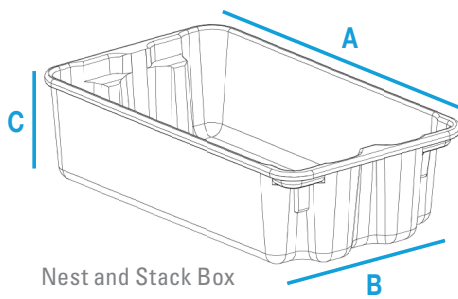

TOTELINE™ NEST AND STACK CONTAINERS 780 SERIES

- » Nest and stack design saves valuable space: stack when full, rotate 180 degrees and nest when empty
- » Lids are available to protect contents
- » Optional dollies simplify transport
- » Containers can be stacked on lids
- » Impervious to cutting oils, detergents, mild acids, and alkaline solutions
- » High operating temperatures -60° to 250°F (-51° to 121°C)
- » High weight capacity

HIGHLY FUNCTIONAL. Ideal for heavy-duty storage, work-in-progress or distribution applications.

Nest and Stack Box
Model No. 780408
Green

Lid
Model No. 780418
Green

Dolly
Model No. 780438
Green

Product Name	Outside Top (inches)			Inside Bottom (inches)			Model No.
	A	B	C	A*	B	C	
Nest & Stack Box	42 1/2	20	14 1/4	35 7/8	17 3/8	14 1/8	780008
Nest & Stack Box	42 1/2	20	7 1/2	35 7/8	17	7 1/4	780108
Lid for 780008 & 780108	42 1/2	20	1 3/16				780118
Nest & Stack Box	17 7/8	10 5/8	5	14 1/8	9 1/2	4 7/8	780208
Lid for 780208	17 7/8	10 5/8	1 3/16				780218
Dolly with 3" dia. swivel casters							780238
Nest & Stack Box	19 3/4	12 1/2	6	16 1/4	11 3/8	5 7/8	780308
Lid for 780308	19 3/4	12 1/2	1 3/16				780318
Dolly with 3" dia. swivel casters							780338
Nest & Stack Box	20 1/2	12 7/8	8	16 3/8	11	7 7/8	780408
Lid for 780408	20 1/2	12 7/8	1 3/16				780418
Dolly with 3" dia. swivel casters							780438
Nest & Stack Box	24 1/4	14 3/4	8	18 1/2	12 3/4	7 7/8	780508
Lid for 780508	24 1/4	14 3/4	1 3/16				780518
Dolly with 3" dia. swivel casters							780538
Nest & Stack Box	25 1/4	18	10	20	16	9 7/8	780608
Lid for 780608/808	25 1/4	18	1 1/4				780618
Dolly with 3" dia. swivel casters							780638
Nest & Stack Box	27 1/2	20	14 1/8	24 7/8	17 3/8	13 1/8	780708
Lid for 780708	27 1/2	20	1 1/4				780718
Dolly with 3" dia. swivel casters							780738
Nest & Stack Box	25 1/4	18	6	20	16	5 3/4	780808