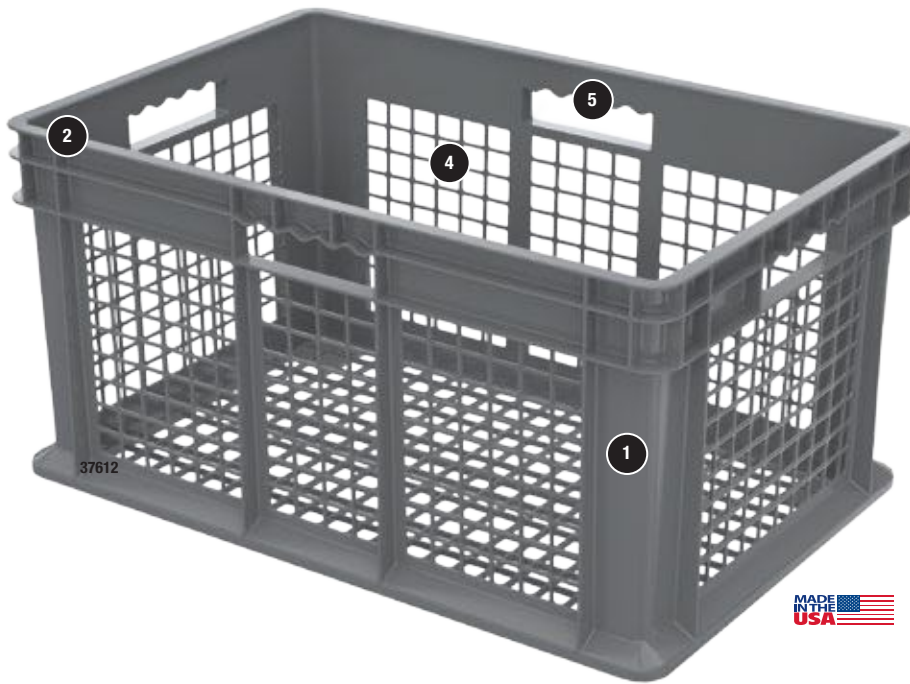

# Straight Wall Containers

## INDUSTRIAL REUSABLE CONTAINERS

Distributed by:  
 Custom Equipment  
 Company  
 866-333-0728  
 sales@custommhs.com  
 www.custommhs.com

HEAVY-DUTY TOTES  
 & CONTAINERS

**COLOR**  
 Gray

### FEATURES

- 1 1" wall thickness for secure stacking
- 2 Strong 1" wide stacking rims and external ribbing provide added strength
- 3 Straight walls provide efficient cubing in trucks and on pallets
- 4 Open .72 x .90 mesh pattern allows high visibility and good airflow
- 5 Large handles on 4 sides for easy and comfortable grip

### PRODUCT HIGHLIGHTS

- **FUNCTIONAL** – Reusable shipping, storage and work-in-process containers
- **SOLID** – Smooth inner walls for easy, sanitary cleaning
- **MESH** – Allow air ventilation and drainage
- **DURABLE** – Injection-molded from industrial-grade polymers
- **VARIETY** – Available in 12 configurations