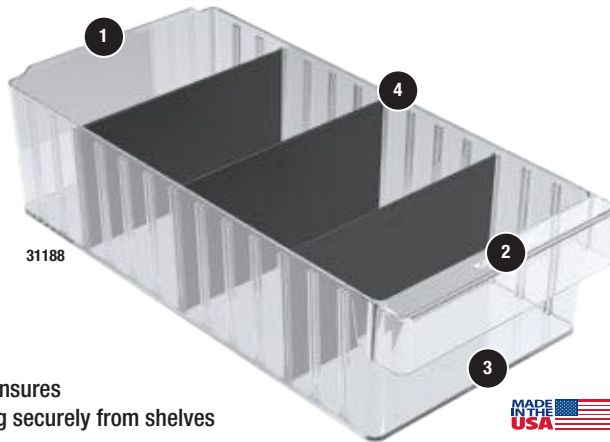

AkroDrawers®

HEAVY-DUTY STORAGE DRAWERS

FEATURES

1. 1 Sturdy backstop tab ensures AkroDrawers can hang securely from shelves
2. 2 Wide front handle for easy gripping when full or filled with heavy contents
3. 3 Large label area for quick identification of parts
4. 4 Multiple divider slots allow for customized storage solutions

PRODUCT HIGHLIGHTS

- **PARTS PROTECTION** – AkroDrawers help keep your supplies, tools and parts secure and dust-free
- **FUNCTIONAL** – Drawers can be used with Akro-Mils' Pick Racks and Enclosed Steel Shelving
- **DURABLE** – Color drawers made of high-impact polystyrene; Crystal Clear drawers made of a durable acrylic blend
- **STACKABLE** – AkroDrawers can be stacked to optimize space
- **VARIETY** – Available in 8 sizes and 2 colors: Blue, Gray. Available in Red, Yellow, Crystal Clear, minimum quantities apply

AkroDrawers®

AkroDrawers Model No.	Outside Dimensions (In.)			Inside Dimensions (In.)			Capacity/Qty.		Dividers*	Pkg. Qty
	L	W	H	L	W	H	Weight Capacity	Ctn. Qty.		
31142	11-5/8	3-3/4	4-5/8	10-1/4	3-1/16	4-7/16	15 lbs.	6	41440 (8)	6
31148	17-5/8	3-3/4	4-5/8	16-1/4	3-1/16	4-7/16	20 lbs.	6	41440 (13)	6
31162	11-5/8	5-9/16	4-5/8	10-1/4	4-7/8	4-7/16	20 lbs.	6	41460 (8)	6
31168	17-5/8	5-9/16	4-5/8	16-1/4	4-7/8	4-7/16	25 lbs.	6	41460 (13)	6
31182	11-5/8	8-3/8	4-5/8	10-1/4	7-5/8	4-7/16	20 lbs.	4	41480 (8)	6
31188	17-5/8	8-3/8	4-5/8	16-1/4	7-5/8	4-7/16	25 lbs.	4	41480 (13)	6
31112	11-5/8	11-1/8	4-5/8	10-1/4	10-7/16	4-7/16	25 lbs.	4	41410 (8)	8
31118	17-5/8	11-1/8	4-5/8	16-1/4	10-7/16	4-7/16	25 lbs.	4	41410 (13)	8

ACCESSORIES

Width Dividers
Available for all sizes

Distributed by:
Custom Equipment Company
866-333-0728
sales@custommhs.com
www.custommhs.com