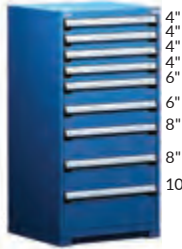

9 DRAWERS
R5ADD-5809 30" x 21" x 60"
R5ADG-5809 30" x 27" x 60"