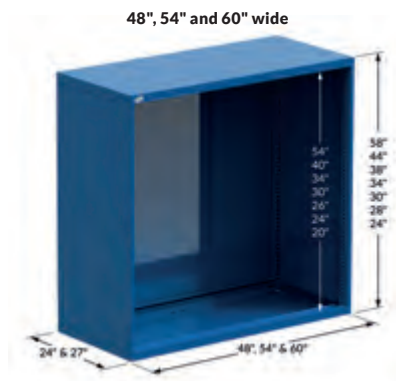

## THE ROUSSEAU DIFFERENCE

A robust and distinctive design that is ideal for all environments.

10 drawer heights and 7 door heights available.

True North American dimensions allow for perfect modularity.

## GENERAL DIMENSIONS

### WIDTH x DEPTH x HEIGHT