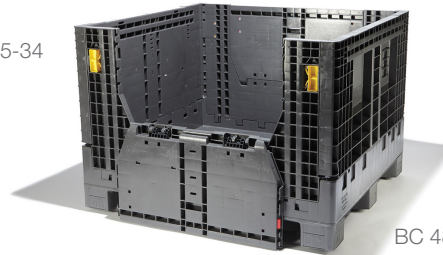

BC 4844.5-34

BC 4844.5-34 with open access door

Folded BC 4844.5-34

For More Information: 866-333-0728  
Custom Equipment Company  
sales@customMhs.com  
www.customMhs.com

**Bulk Container Specifications:**

Model	Outside Dimensions (inches)			Inside Dimensions (inches)			To Fill Line (inches)	Height Collapsed (inches)	Weight (lbs)	Volume (cubic feet)	Trailer Qty Opened	Trailer Qty Collapsed
	L	W	H	L	W	H						
BC 3230-25	32.0	30.0	25.0	29.5	27.5	19.3	18.5	12.6	50.0	8.7	240	540
BC 3230-34	32.0	30.0	34.0	29.5	27.5	28.3	27.5	12.6	62.0	12.9	180	540
BC 2444-25	44.5	24.0	25.0	41.0	21.0	19.2	18.4	12.5	66.0	9.1	208	468
BC 4840-34	48.0	40.0	34.0	45.0	37.0	27.9	27.3	13.6	106.2	26.3	90	240
BC 4840-39	48.0	40.0	39.0	45.0	37.0	32.9	32.3	13.6	116.0	31.1	60	240
BC 4844.5-25	48.0	44.5	25.0	44.5	41.5	19.2	18.2	12.5	99.0	19.5	112	252
BC 4844.5-27	48.0	44.5	27.0	44.5	41.5	21.2	20.2	12.5	102.0	21.5	112	252
BC 4844.5-33 (Storage Bottom)	48.0	44.5	33.0	44.5	41.5	27.2	26.0	20.5	117.0	27.8	84	140
BC 4844.5-34	48.0	44.5	33.8	44.5	41.5	27.9	27.0	12.5	118.0	28.9	84	252
BC 4844.5-42 (Extended Height with Collar System)	48.0	44.5	41.8	44.5	41.5	35.9	35.0	20.5	136.5	37.4	56	140
BC 4844.5-50 (Extended Height with Collar System)	48.0	44.5	49.8	44.5	41.5	43.9	43.0	28.5	155.0	46.0	56	84
TC 4840-2-IM	48.5	40.5	1.4	N/A	N/A	N/A	N/A	N/A	11.7	N/A	N/A	3,540
TC 4845-3-IM-III	48.9	45.9	2.6	N/A	N/A	N/A	N/A	N/A	14.1	N/A	N/A	1,742