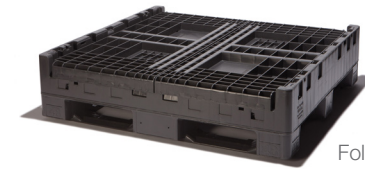

BC 4844.5-34

BC 4844.5-34 with open access door

Folded BC 4844.5-34

For More Information: 866-333-0728  
Custom Equipment Company  
sales@customMhs.com  
www.customMhs.com

**Bulk Container Specifications:**

Model	Outside Dimensions (inches)			Inside Dimensions (inches)			To Fill Line (inches)	Height Collapsed (inches)	Weight (lbs)	Volume (cubic feet)	Trailer Qty Opened	Trailer Qty Collapsed
	L	W	H	L	W	H						
BC 3230-25	32.0	30.0	25.0	29.5	27.5	19.3	18.5	12.6	50.0	8.7	240	540
BC 3230-34	32.0	30.0	34.0	29.5	27.5	28.3	27.5	12.6	62.0	12.9	180	540
BC 2444-25	44.5	24.0	25.0	41.0	21.0	19.2	18.4	12.5	66.0	9.1	208	468
BC 4840-34	48.0	40.0	34.0	45.0	37.0	27.9	27.3	13.6	106.2	26.3	90	240
BC 4840-39	48.0	40.0	39.0	45.0	37.0	32.9	32.3	13.6	116.0	31.1	60	240
BC 4844.5-25	48.0	44.5	25.0	44.5	41.5	19.2	18.2	12.5	99.0	19.5	112	252
BC 4844.5-27	48.0	44.5	27.0	44.5	41.5	21.2	20.2	12.5	102.0	21.5	112	252
BC 4844.5-33 (Storage Bottom)	48.0	44.5	33.0	44.5	41.5	27.2	26.0	20.5	117.0	27.8	84	140
BC 4844.5-34	48.0	44.5	33.8	44.5	41.5	27.9	27.0	12.5	118.0	28.9	84	252
BC 4844.5-42 (Extended Height with Collar System)	48.0	44.5	41.8	44.5	41.5	35.9	35.0	20.5	136.5	37.4	56	140
BC 4844.5-50 (Extended Height with Collar System)	48.0	44.5	49.8	44.5	41.5	43.9	43.0	28.5	155.0	46.0	56	84
TC 4840-2-IM	48.5	40.5	1.4	N/A	N/A	N/A	N/A	N/A	11.7	N/A	N/A	3,540
TC 4845-3-IM-III	48.9	45.9	2.6	N/A	N/A	N/A	N/A	N/A	14.1	N/A	N/A	1,742