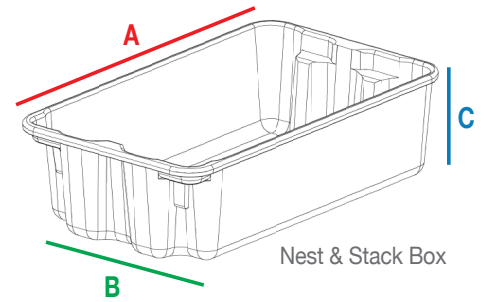

Toteline™ Nest and Stack Containers 780 Series

- Nest and stack design saves valuable space: stack when full, rotate 180 degrees and nest when empty
- Lids are available to protect contents
- Optional dollies simplify transport
- Containers can be stacked on lids

Product Name	Top Outside (inches)			Bottom Inside (inches)			Model No.
	A	B	C	A	B	C	
Nest & Stack Box	42 1/2	20	14 1/4	35 7/8	17 3/8	14 1/8	780008
Nest & Stack Box	42 1/2	20	7 1/2	35 3/4	17	7 1/4	780108
Lid for 780008 and 780108	42 1/2	20					780118
Nest & Stack Box	17 7/8	10 5/8	5	16 1/2	9 1/2	4 7/8	780208
Lid for 780208	17 7/8	10 5/8					780218
Dolly with 3" dia. swivel casters							780238
Nest & Stack Box	19 3/4	12 1/2	6	18 3/8	11 3/8	5 7/8	780308
Lid for 780308	19 3/4	12 1/2					780318
Dolly with 3" dia. swivel casters							780338
Nest & Stack Box	20 1/2	12 7/8	8	16 3/8	11	7 7/8	780408
Lid for 780408	20 1/2	12 7/8					780418
Dolly with 3" dia. swivel casters							780438
Nest & Stack Box	24 1/4	14 3/4	8	19 3/4	12 3/4	7 7/8	780508
Lid for 780508	24 1/4	14 3/4					780518
Dolly with 3" dia. swivel casters							780538
Nest & Stack Box	25 1/4	18	10	21	16	9 7/8	780608
Lid for 780608	25 1/4	18					780618
Dolly with 3" dia. swivel casters							780638
Nest & Stack Box	27 1/2	20	14 1/8	24 7/8	17 3/8	13 1/8	780708
Lid for 780708	27 1/2	20					780718
Dolly with 3" dia. swivel casters							780738
Nest & Stack Box	25 1/4	18	6	21	16	5 3/4	780808