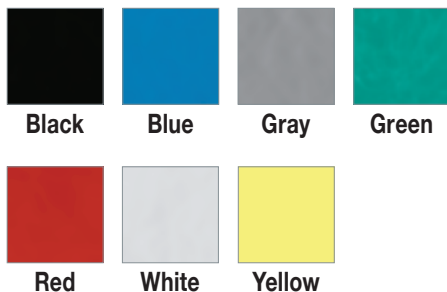

Standard Colors: Black, Blue, Gray, Green, Red, White, Yellow

Nest and Stack Containers Other Models

Model No. 705411 with lid

Dolly
Model No. 705431

Product Name	Top Outside (inches)			Bottom Inside (inches)			Model No.
	A	B	C	A	B	C	
Nest & Stack Box	26	21	12	23 7/8	18 7/8	11 7/8	701002
Nest & Stack Box	19 5/8	12 5/8	8	16 3/4	8 3/8	7 7/8	702008
Lid for 702008	19 5/8	12 5/8					702118
Nest & Stack Box	24	20	12 3/4	20 1/2	14 1/8	12 3/4	703008
Nest & Stack Box	21 1/8	15 5/8	6	19 1/4	13 5/8	5 7/8	705108
Nest & Stack Box	24	14 3/8	7 3/4	21 5/8	11 5/8	7 5/8	705208
Lid for 705208	24	14 3/8					705211
Dolly with 3" dia. swivel casters							705231
Nest & Stack Box	17 7/8	11 1/4	6	15 5/8	8 5/8	5 7/8	705308
Nest & Stack Box	23 1/2	16 1/8	10 1/4	20 7/8	12 7/8	10 1/4	705408
Lid for 705408	23 1/2	16 1/8					705411
Dolly with 3" dia. swivel casters							705431
Nest & Stack Box	19 1/2	12 1/2	6	16 7/8	9 1/2	5 7/8	710008
Lid for 710008	19 5/8	12 5/8					710118